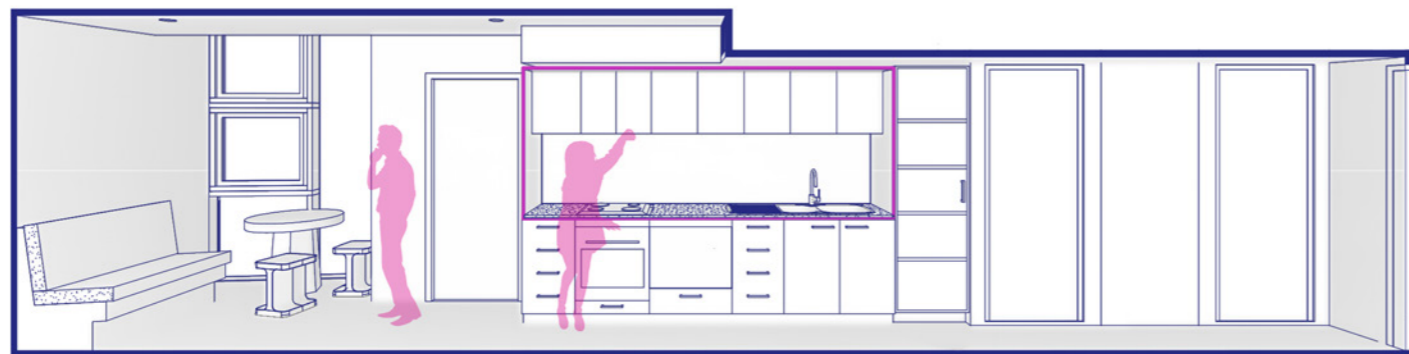

STUDENT ONE

5 BEDROOM APARTMENT

5 BED
2 BATHROOM

INCLUSIONS

COMMON AREAS

Shared living and dining area
Kitchen including stone benchtop, cooktop, microwave, oven, 2-door fridge, pantry
Flat-screen television
Two shower bathrooms

BEDROOMS

1 x Queen bed
4 x King single bed
Bedhead shelf
Study desk
Pinboard
Desk chair
Bookshelf
Wardrobe

Airconditioning
Unlimited WiFi
Secure swipe card access

Opening windows
Block-out fabric blinds

38 WHARF ST, BRISBANE