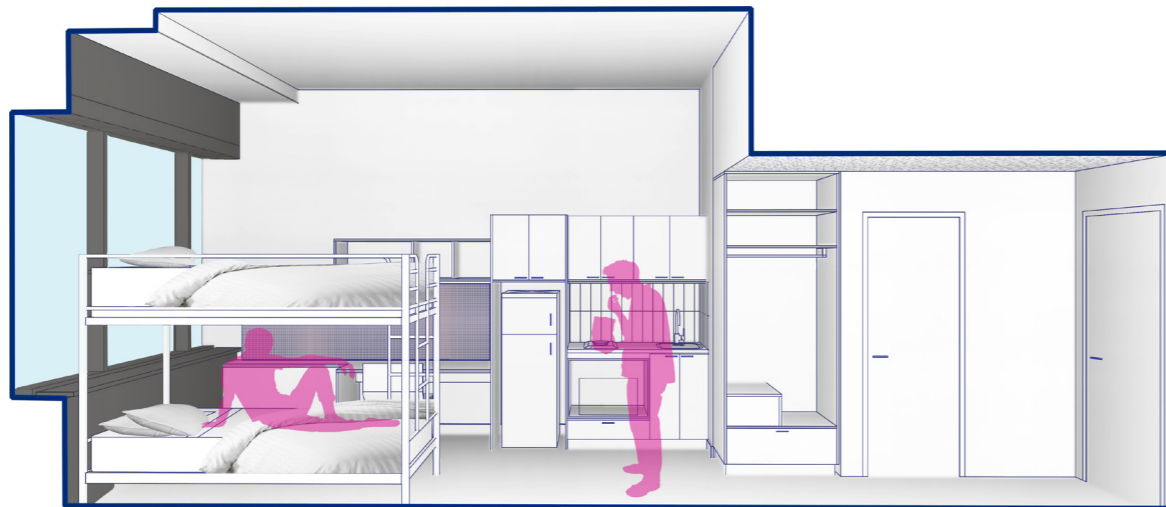

363 ADELAIDE ST, BRISBANE