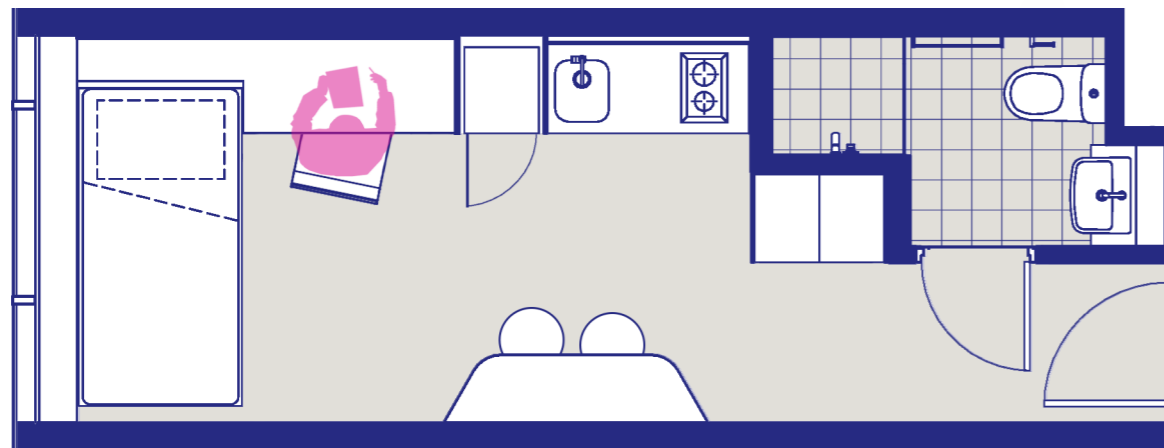

STUDENT ONE

SIGNATURE STUDIO STAY

1 BED
1 ENSUITE

INCLUSIONS

Kitchen including stone benchtop, cooktop, microwave, fridge
Dining bench and stools

King single bed

Study desk

Pinboard

Desk chair

Shelving

Robe

Shower ensuite

Airconditioning

Unlimited WiFi and cabled internet Secure swipe card access

High ceilings, large windows Block-out fabric blinds

PLUS

Located on or above the 10th Floor.

A full set of bed linen and toweling (for the resident to keep)

Kitchen appliances, including kettle, toaster, rice cooker, coffee machine and all crockery, cutlery, pots and pans, plus utensils

Fortnightly cleaning of the studio

An arrival hamper with basic necessities

For stays of over 6 months we will also arrange a free airport pickup from Brisbane Airport

363 ADELAIDE ST, BRISBANE