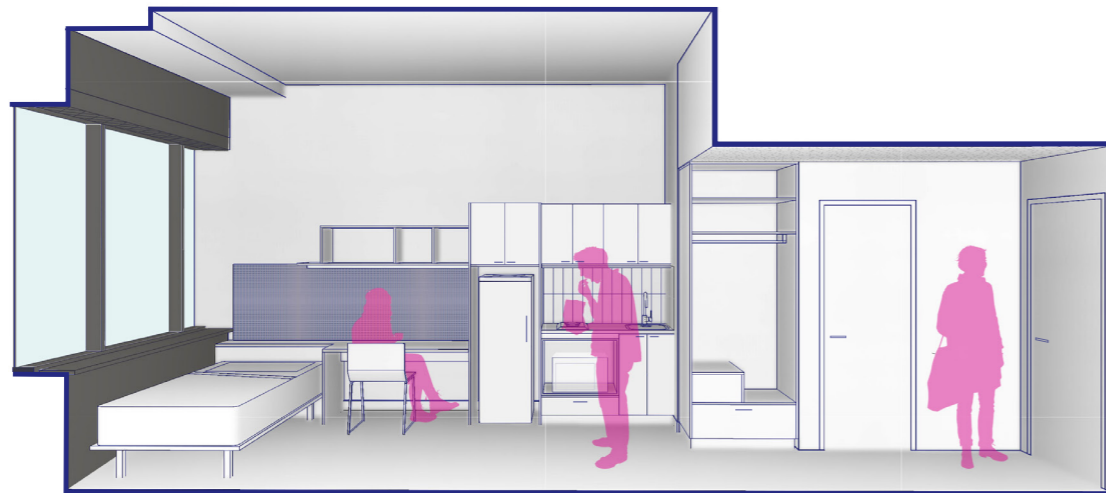

STUDENT ONE

STUDIO

1 BED
1 ENSUITE

INCLUSIONS

Kitchen including stone benchtop,
cooktop, microwave, fridge
Dining bench and stools

King single bed
Study desk
Pinboard
Desk chair
Shelving
Robe
Shower ensuite

Airconditioning
Unlimited WiFi and cabled internet
Secure swipe card access

High ceilings, large windows
Block-out fabric blinds

363 ADELAIDE ST, BRISBANE