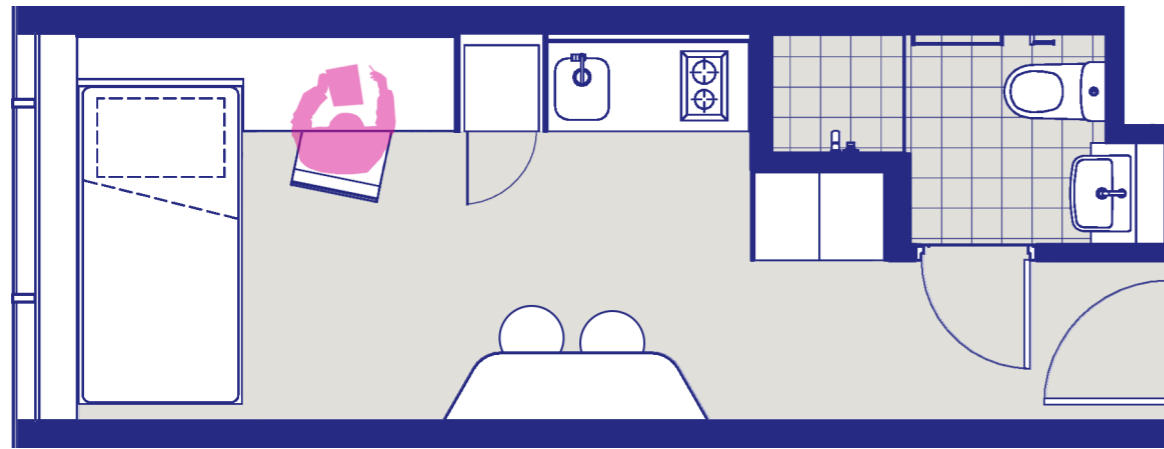

STUDENT ONE

STUDIO

1 BED
1 ENSUITE

INCLUSIONS

Kitchen including stone benchtop,
cooktop, microwave, fridge
Dining bench and stools

King single bed
Study desk
Pinboard
Desk chair
Shelving
Robe
Shower ensuite

Airconditioning
Unlimited WiFi and cabled internet
Secure swipe card access

High ceilings, large windows
Block-out fabric blinds

363 ADELAIDE ST, BRISBANE